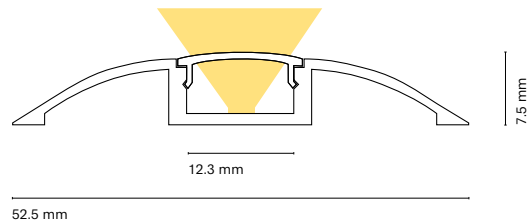

Colour	Lenght	
15654-	8 Silver	200	200 cm
		150	150 cm
		100	100 cm
		050	50 cm

Accessories

		Lenght	
15695-	Transparent diffuser (loss by diffuser 5%)	200	200 cm
15694-	Opal diffuser (loss by diffuser 30%)	150	150 cm
		100	100 cm
		050	50 cm
15691-	End cap profile whit hole		
15692-	End cap profile whitout hole		

15695-

15694-

15691-
15692-

Accessories

		Lenght	
22303-	Transparent diffuser (loss by diffuser 5%)	200	200 cm
22304-	Opal diffuser (loss by diffuser 30%)	150	150 cm
		100	100 cm
		050	50 cm
15678-	End cap profile whit hole		
15679-	End cap profile whitout hole		

22303-
22304-