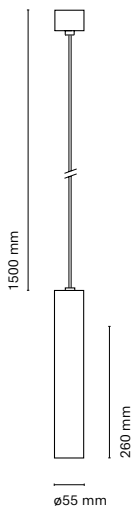

Technology  
LED

Guarantee  
5 years

Class  
I

Voltage  
230V

Honeycomb available for  
greater visual comfort

06701-  
Bcn 50 Air 180 mm

06702-  
Bcn 50 Air 260 mm

06703-  
Bcn 50 Air 350 mm