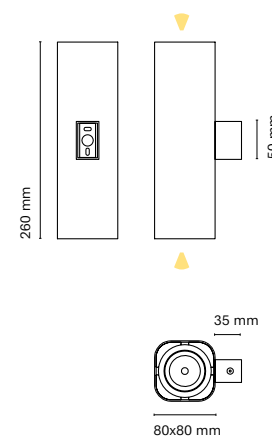

ES
PLATINUM Wall es una luminaria con aplique de pared de una estética única gracias a sus aristas redondeadas. Aunque pueda parecer una forma muy rígida, es posible bascular la dirección de la fuente de luz y eso permite controlar muy bien el alumbrado. Posibilidad de personalizar con todos los colores de la carta RAL o también en baño electrolítico para acabados en dorado, bronce y grafito. Dentro de la misma familia encontramos también su versión adosada.

FR
PLATINUM Wall est une applique murale avec une esthétique unique grâce à ses bords arrondis. Bien que la forme puisse sembler très rigide, il est possible d'incliner la direction de la source lumineuse, ce qui permet de très bien contrôler l'éclairage. Possibilité de personnalisation avec toutes les couleurs de la carte RAL ou également en bain électrolytique pour des finitions en or, bronze et graphite. Dans la même famille, il existe également une version pour montage en surface.

IT
PLATINUM Wall è un'applique con un'estetica unica grazie ai suoi bordi arrotondati. Anche se può sembrare una forma molto rigida, è possibile inclinare la direzione della fonte di luce e questo permette di controllare molto bene l'illuminazione. Possibilità di personalizzare con tutti i colori della tabella RAL o anche in bagno elettrolitico per finiture in oro, bronzo e grafite. All'interno della stessa famiglia c'è anche una versione a montaggio superficiale.