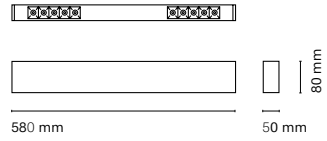

16702- Infinity Dot Frame