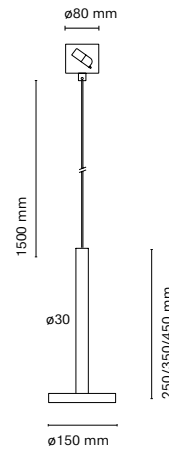

06757- (250mm)
06758- (350mm)
06759- (450mm)
BCN 30