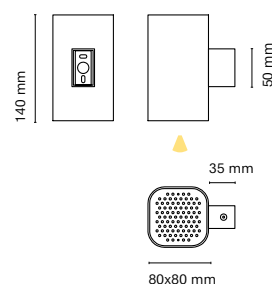

PLATINUM Wall is a wall luminaire with a unique aesthetic thanks to its rounded edges. Although it may seem a very rigid shape, it is possible to tilt the direction of the light source and that allows a very good control of the lighting. Available in all RAL color chart and also in an electrolytic coating for finishes in gold, copper and graphite. Within the same family we find its version as a surface downlight.

Index protection IP20	Colour temp. 2700K / 3000K / 4000K
Flicker Flicker free	◉ Dim to warm 1800K-3000K
Step McAdam 3-SDCM	Technology LED
Driver Included	Guarantee 5 years
CRI > 90	Class I
Lifetime 50.000h	Voltage 230V

Platinum Wall

08351-

* Installation with direct or indirect illumination

08352-