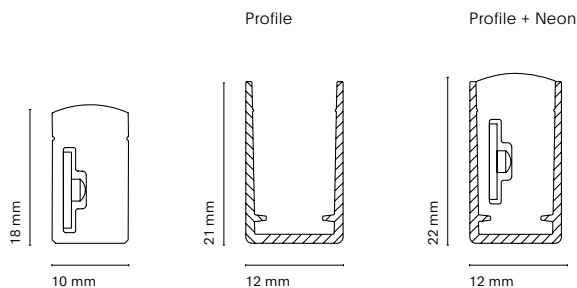

Niagra

Decorative continuous lights for the design of structures and backlit shapes.

Voltage 24V	Warranty 3 years
CRI >80	Lifetime 40.000h
IP IP67	

	Temperature	Density	Lumen output	Power
15731-24	3000K	60 leds/m	95 lm / m	4,8 W/m
15732-24	2700K	60 leds/m	90 lm / m	4,8 W/m
15733-24	4000K	60 leds/m	100 lm / m	4,8 W/m

Dimension 10x18,5mm
Recommended length (max.) 10 m

	Temperature	Density	Lumen output	Power
15739-24	3000K	120 leds/m	180 lm / m	9,6 W/m
15740-24	2700K	120 leds/m	170 lm / m	9,6 W/m
15741-24	4000K	120 leds/m	190 lm / m	9,6 W/m

Dimension 10x18,5mm
Recommended length (max.) 10 m

	Temperature	Density	Lumen output	Power
15730-24	RGB	60 leds/m	115 lm / m	10 W/m

Dimension 10x18,5mm
Recommended length (max.) 10 m

3 years

Accessories

		Lenght	
15747-	Aluminum profile 21mm	200	200 cm
		150	150 cm
		100	100 cm
		050	50 cm
15748-	Fixing neon led strip support		

ES
Iluminación continua decorativa para la creación de estructuras y formas retroiluminadas.

FR
Éclairage continu décoratif pour la création de structures et de formes rétroéclairées.

IT
Illuminazione decorativa continua per la creazione di strutture e forme retroilluminate.