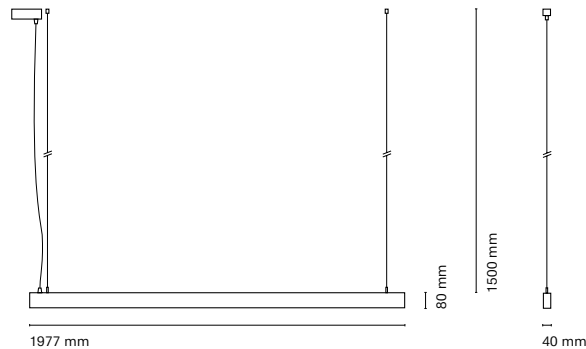

- 16127–
  Infinity Air Opal 1973 mm
- 16137–
  Infinity Air Microprismatic 1973mm
- 16147–
  Infinity Air Opal IP43 1973 mm
- 16157–
  Infinity Air Microprismatic IP43 1973mm