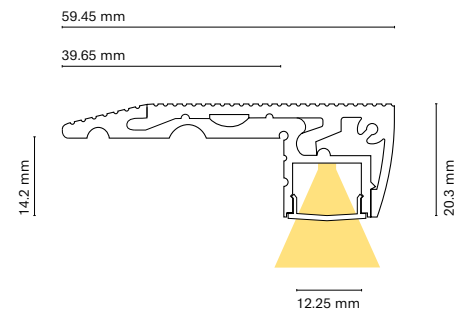

Colour	Lenght
22013-	0 White	200 200 cm
	1 Black	150 150 cm
	8 Silver	100 100 cm
	050	50 cm

Accessories

		Lenght
22303-	Transparent diffuser (loss by diffuser 5%)	200 200 cm
22304-	Opal diffuser (loss by diffuser 30%)	150 150 cm
		100 100 cm
		050 50 cm

22535-	End cap with hole
22536-	End cap without hole

22303-
22304-

22535-
22536-