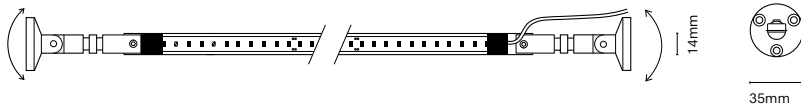

21501-
230V set

21505-
24V set