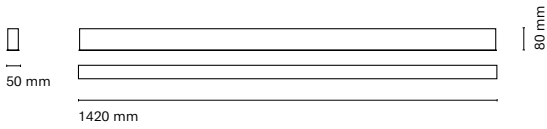

16207-
Infinity Frame Opal IP43 1980mm

16215-
Infinity Microprismatic IP43 1420mm

16206-
Infinity Frame Opal IP43 1700mm