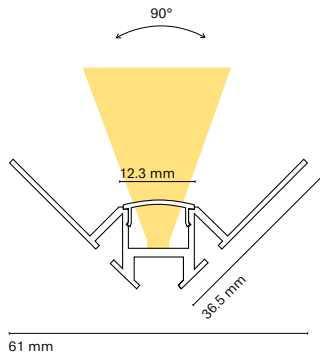

22010

Architectural profile for wall edges (corners)

ES Perfil arquitectónico para aristas pared (rincones)
FR Profil architectural pour les bords de mur (courners)
IT Profilo architettonico per i bordi delle pareti (angoli)

Material
AL6063-T5

Application
Recessed

Inner dimension
12.3 mm

Maximum power
20W

	Colour	Lenght	
22010-	8 Silver	200	200 cm
		150	150 cm
		100	100 cm
		050	50 cm

Accessories

		Lenght	
22303-	Transparent diffuser (loss by diffuser 5%)	200	200 cm
22304-	Opal diffuser (loss by diffuser 30%)	150	150 cm
		100	100 cm
		050	50 cm
22532-	End cap with hole		
22533-	End cap without hole		

22532-
22533-

This profile can be painted in the same colour as the wall during installation.

ES Este perfil puede ser pintado en la obra del mismo color que la pared
FR Ce profil peut être peint sur place dans la même couleur que le mur.
IT Questo profilo può essere verniciato nello stesso colore della parete, durante l'installazione.

Instalation

Instalation 22009

Instalation 22010