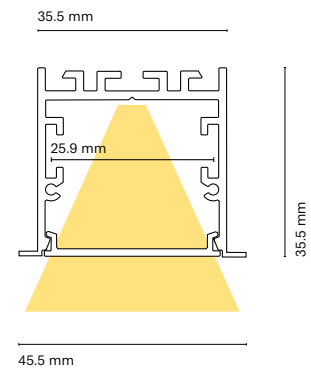

Colour	Lenght	
15850-	0 White	200	200 cm
		150	150 cm
		100	100 cm
		050	50 cm

Accessories

		Colour		Lenght	
15841-	Opal diffuser (loss by diffuser 30%)	0	White	200	200 cm
				150	150 cm
		1	Black	100	100 cm
				050	50 cm

15852- End cap profile

15854- Roof fixing spring

15845- Joint (2 pcs)

15841-

15845-

15854-