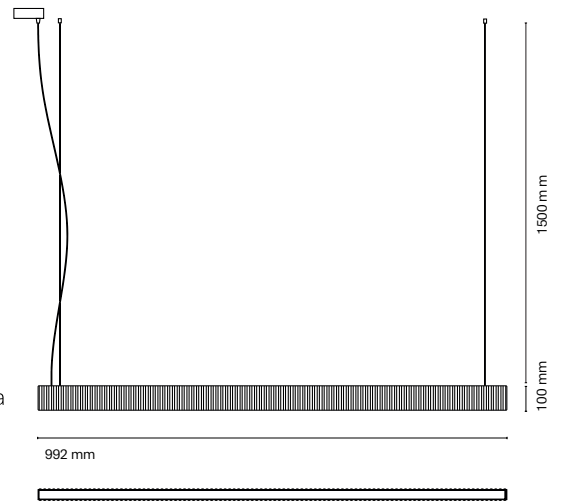

31607-
Dune Suspensión Opal 2000 mm

	Colour	CRI/Temp.	Led	Dimming	Emergency
31602-	● C Coral Red (RAL 3016)	H 927	L 1541 lm / 13W	- On-Off	No Emergency
	● M Grey Blue (RAL 5008)	E 930	H 2827 lm / 23,8W	D* Dali	EM Kit 1h
	● J Cement Grey (RAL 7033)	F 940	A* 2150-2280 lm / 14,2W	B* Bluetooth	
	● E Silk Grey (RAL 7044)	T* 827-865	B* 3040-3240 lm / 21,4W	C Cord Switch	

	Colour	CRI/Temp.	Led	Dimming	Emergency
31604-	● C Coral Red (RAL 3016)	H 927	L 3082 lm / 26W	- On-Off	No Emergency
	● M Grey Blue (RAL 5008)	E 930	H 5654 lm / 47,6W	D* Dali	EM Kit 1h
	● J Cement Grey (RAL 7033)	F 940	A* 4300-4560 lm / 28,4W	B* Bluetooth	
	● E Silk Grey (RAL 7044)	T* 827-865	B* 6080-6480 lm / 42,8W	C Cord Switch	

* Asterisk indicates the combination Tuneable White