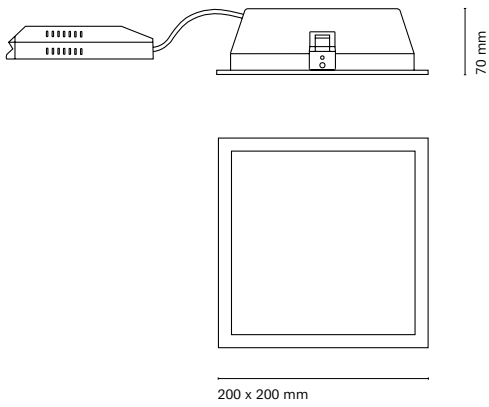

01681-

	Colour	CRI/Temp.	Angle	Led	Dimming	Emergency
01681-	0 White	C 830	8 80°	3 2500 lm / 21W	- On-Off	- No Emergency
	1 Black	N 840			D Dali	EM Kit 1h
	2 Grey				B Bluetooth	
					Z Zigbee	
					N Dali no-push	

Accessories

09820- Template for trimming on the roof