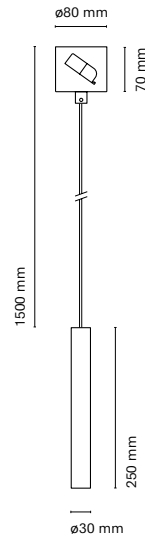

06751-
Bcn 30 Air 250 mm
(Canopy)