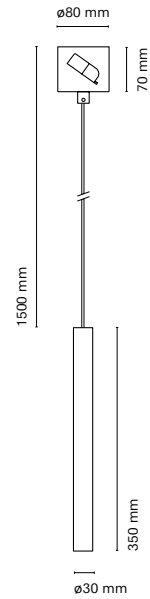

06752-
Bcn 30 Air 350 mm
(Canopy)