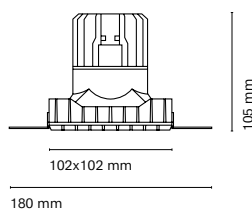

Discretion and integration define PLASTER Trimless. These luminaires are characterized by their complete integration into the ceiling and their unique finishes.

Index protection IP20	Colour temp. 2700K / 3000K / 4000K
Flicker Flicker free	Technology LED
Step McAdam 2-SDCM	Guarantee 5 years
Driver Included	Class II
CRI > 90	Voltage 230V
Lifetime 50.000h	Bluetooth >20m

Plaster Trimless

00451-

00452-

00461-

00462-

ES
Discreción e integración definen a PLASTER Trimless. Estas luminarias se caracterizan por su completa integración en el techo y sus acabados únicos.

FR
Discretion et intégration définissent PLASTER Trimless. Ces luminaires se caractérisent par leur intégration complète dans le plafond et leurs finitions uniques.

IT
Discrezione e integrazione definiscono PLASTER Trimless. Questi apparecchi sono caratterizzati dalla loro completa integrazione nel soffitto e dalle loro finiture uniche.