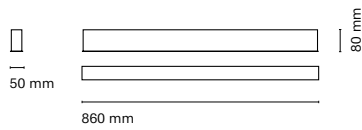

\* Asterisk indicates the combination Tuneable White

16202-  
Infinity Frame Opal IP43 580mm

16212-  
Infinity Microprismatic IP43 580mm

16203-  
Infinity Frame Opal IP43 860mm

16213-  
Infinity Microprismatic IP43 860mm