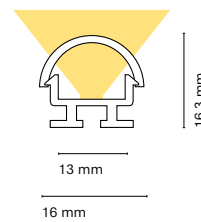

15652

Wall profile

ES Perfil pared
FR Profil du mur
IT Profilo a parete

Material
AL6063-T5

Application
Recessed

Inner dimension
14.2 mm

Maximum power
20W

	Colour	Lenght	
15652-	0 White	200	200 cm
	8 Silver	150	150 cm
		100	100 cm
		050	50 cm

Accessories

		Lenght	
22303-	Transparent diffuser (loss by diffuser 5%)	200	200 cm
22304-	Opal diffuser (loss by diffuser 30%)	150	150 cm
		100	100 cm
		050	50 cm

		Colour	
15680-	End cap profile whit hole	0	White
15681-	End cap profile whitout hole	2	Grey

22303-
22304-

15600

Basic profile low base

ES Perfil básico bajo
FR Basique profil bas
IT Profilo basico basso

Material
AL6063-T5

Application
Surface

Inner dimension
13 mm

Maximum power
20W

	Colour	Lenght	
15600-	8 Silver	200	200 cm
		150	150 cm
		100	100 cm
		050	50 cm

Accessories

		Lenght	
15611-	Transparent diffuser (loss by diffuser 5%)	200	200 cm
15612-	Opal diffuser (loss by diffuser 30%)	150	150 cm
15614-	Angle cover lens 30°	100	100 cm
15615-	Angle cover lens 60°	050	50 cm

15616-2	Aluminium end cap 10mm
15603-	Fixing profile support 10mm
15603-45	45 Degree fixing profile support 10mm

15611-

15615-

15612-

15603-

15614-

15603-45