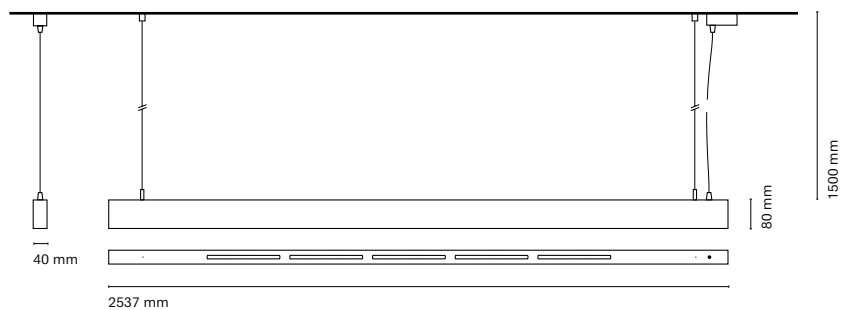

16309-
Infinity Up&Down Opal 2537 mm

16319-
Infinity Up&Down Microprismatic 2537 mm