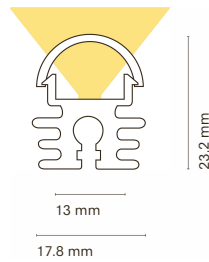

15602

Basic profile high base

ES Perfil básico alto
FR Basique profil haut
IT Profilo basico alto

Material
AL6063-T5

Application
Surface

Inner dimension
13 mm

Maximum power
30W

15602-	Colour	Lenght	
		200	200 cm
8	Silver	150	150 cm
		100	100 cm
		050	50 cm

Accessories

		Lenght	
15611-	Transparent diffuser (loss by diffuser 5%)	200	200 cm
15612-	Opal diffuser (loss by diffuser 30%)	150	150 cm
15614-	Angle cover lens 30°	100	100 cm
15615-	Angle cover lens 60°	050	50 cm

15617-	End cap without hole 16mm
15618-	End cap with hole 16mm
15605-	Fixing profile support 16mm