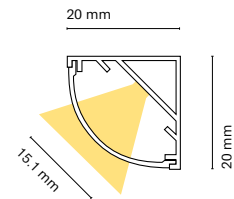

22007

Low recessed profile

ES Perfil empotrable bajo
FR Profil encastré bas
IT Profilo baddo da incasso

Material
AL6063-T5

Application
Recessed

Inner dimension
12.3 mm

Maximum power
20W

	Colour	Lenght
22007-	0 White	200 200 cm
	1 Black	150 150 cm
	8 Silver	100 100 cm
		050 50 cm

Accessories

		Lenght
22303-	Transparent diffuser (loss by diffuser 5%)	200 200 cm
22304-	Opal diffuser (loss by diffuser 30%)	150 150 cm
22312-	Black diffuser (loss by diffuser 80%)	100 100 cm
		050 50 cm

22525-	End cap with hole
22526-	End cap without hole

22303- 22304- 22312- 22525- 22526-

22004

45° profile (led strip 15,1mm)

ES Perfil 45° (tira led 15,1mm)
FR Profil 45° (ruban 15,1mm)
IT Profilo 45° (luce a led 15,1mm)

Material
AL6063-T5

Application
Surface

Inner dimension
15.1 mm

Maximum power
20W

	Colour	Lenght
22004-	8 Silver	200 200 cm
		150 150 cm
		100 100 cm
		050 50 cm

Accessories

		Lenght
22305-	Transparent diffuser (loss by diffuser 5%)	200 200 cm
22306-	Opal diffuser (loss by diffuser 30%)	150 150 cm
		100 100 cm
		050 50 cm

22510-	End cap with hole
22511-	End cap without hole
22512-	Fixation clip

22305- 22306- 22510- 22511- 22512-