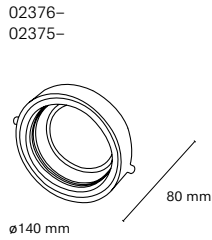

Kardan M

Index protection
IP20

Flicker
Flicker free

Step McAdam
2-SDCM

Driver
Included

CRI
> 90

Lifetime
50.000h

Colour temp.
2700K / 3000K / 4000K

Technology
LED

Guarantee
5 years

Class
II

Voltage
230V

Bluetooth
>20m