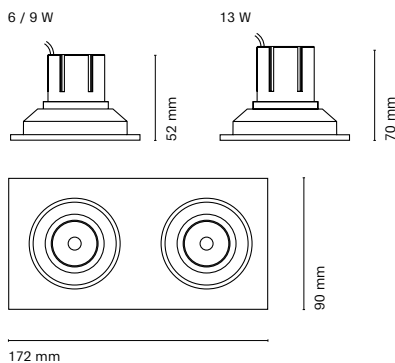

00230-  
00231-  
Cut-out ø72mm  
Cut-out ø82mm

ø80 mm

ø90 mm

00241-  
Inox S 90x90 mm Adjustable

00242-  
Inox S 172x90 mm Adjustable

	Colour	CRI/Temp.	Angle	Led	Dimming	Emergency
00241-	0 White	H 927	2 20°	0 780 lm / 6W**	- On-Off	- No Emergency
	1 Black	E 930	4 40°	1 1070 lm / 9W	R* Edge Cut	EM Kit 1h
	8 Aluminum	F 940	6 60°	2 1400 lm / 13W	D* Dali	
		D* 918-930			B Bluetooth	
					Z Zigbee	