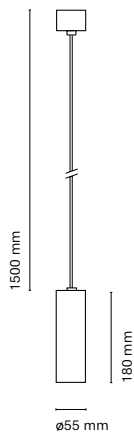

Technology  
LED

Guarantee  
5 years

Class  
I

Voltage  
230V

Honeycomb available for  
greater visual comfort

06701-  
Bcn 50 Air 180 mm

06702-  
Bcn 50 Air 260 mm

06703-  
Bcn 50 Air 350 mm