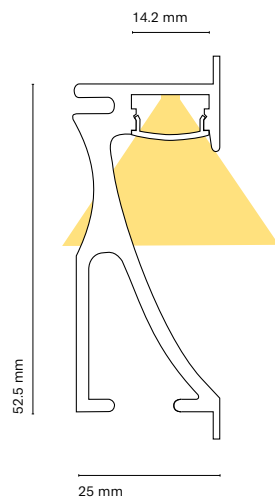

Colour	Lenght	
15652-	0 White	200	200 cm
	8 Silver	150	150 cm
		100	100 cm
		050	50 cm

Accessories

		Lenght	
22303-	Transparent diffuser (loss by diffuser 5%)	200	200 cm
22304-	Opal diffuser (loss by diffuser 30%)	150	150 cm
		100	100 cm
		050	50 cm

		Colour	
15680-	End cap profile whit hole	0	White
15681-	End cap profile whitout hole	2	Grey

22303-
22304-

15600