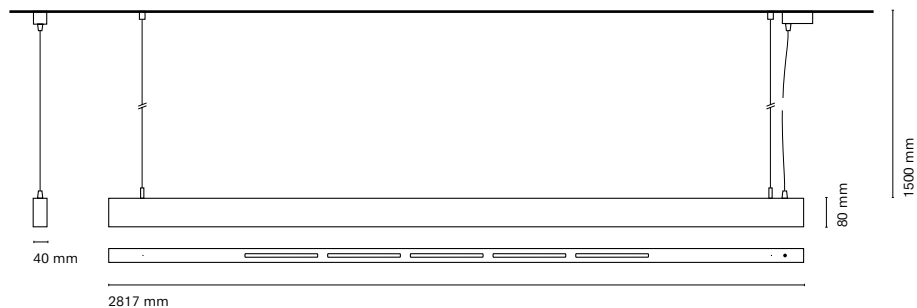

16310-
Infinity Up&Down Opal 2818mm

16320-
Infinity Up&Down Microprismatic 2818mm