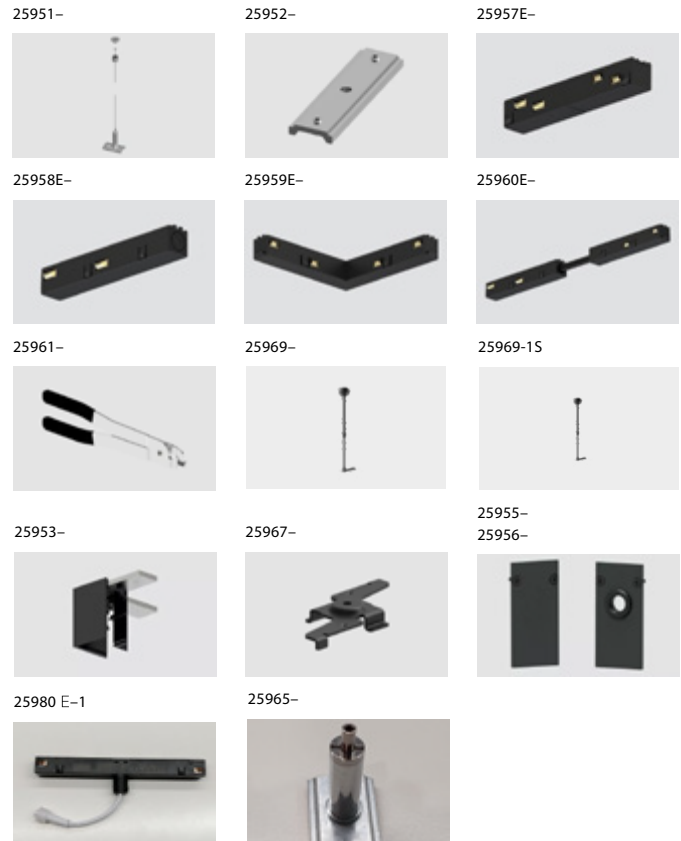

Accessories for indirect lighting

21143-H/48	LED STRIP 48V IP54 2700K 14,4W CRI90
21143-E/48	LED STRIP 48V IP54 3000K 14,4W CRI90
25980 E-1	Adapter 96W for 48V ledstrip
25980 E-1D	Adapter 96W for 48V ledstrip Dali
25965-	Suspension Kit for indirect lighting (1,50m - 1 uds)
25966-	Mechanical lineal joint for indirect lighting (1 uds)