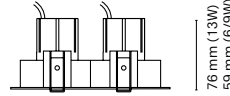

76 mm (13W)
59 mm (6/9W)