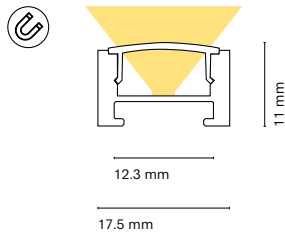

Colour	Lenght
22003-	0 White	200 200 cm
	1 Black	150 150 cm
	8 Silver	100 100 cm
		050 50 cm