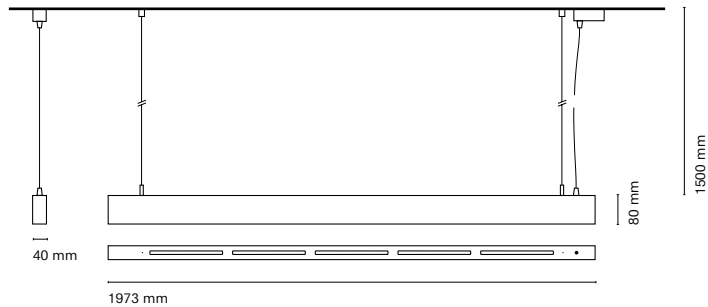

16307–
Infinity Up&Down Opal 1973mm

16317–
Infinity Up&Down Microprismatic 1973mm