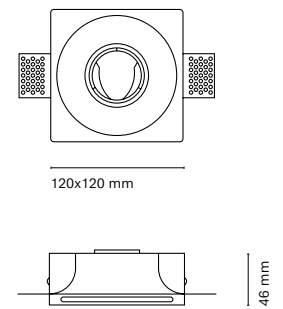

# Plaster

12550-  
 Plaster Wall

12540-  
 Plaster 130 mm

12541-  
 Plaster 120x120 mm

Discretion and integration define PLASTER. It allows the luminaire to go completely unnoticed thanks to its seamless integration into the ceiling, and can also be painted in the same color as the rest of the ceiling. Decorative piece of high-density plaster. Compatible with recessed LED luminaire.