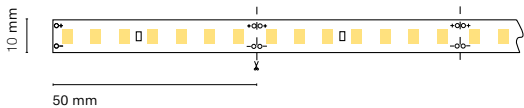

Colosseo IP66

Wide range of power ratings and colour temperatures thanks to the LED 2835 IP 66

Voltage 24V	McAdam step SDCM<3
CRI >80	Warranty 3 years
Efficiency Up to 125lm/W	Lifetime 30.000h
LED type 2835	PCB Thickness 2 oz
IP IP66	

	Temperature	Density	Lumen output	Power
21131-G	2700K	70 leds/m	520 lm/m	4.8 W/m
21131-C	3000K	70 leds/m	539 lm/m	4.8 W/m
21131-N	4000K	70 leds/m	568 lm/m	4.8 W/m

Recommended length (max.) 8 m
Profile not required
Dimension 5000x8x2mm
Cut 100 mm / 7 LED

- 5 m
- Not Req
- 100 mm
- 3 years

	Temperature	Density	Lumen output	Power
21133-G	2700K	180 leds/m	1296 lm/m	14,4 W/m
21133-C	3000K	180 leds/m	1354 lm/m	14,4 W/m
21133-N	4000K	180 leds/m	1440 lm/m	14,4 W/m
21133-C/30	3000K	180 leds/m	1354 lm/m	14,4 W/m
21133-N/30	4000K	180 leds/m	1440 lm/m	14,4 W/m

Recommended length (max.) 6 m
Profile Essential
Dimension 5000x12x4mm
Cut 33 mm / 6 LED
Roll 10m for 3000 / 4000K

- 5 m
- Essential
- 33 mm
- 3 years

	Temperature	Density	Lumen output	Power
21132-G	2700K	140 leds/m	1104 lm/m	9,6 W/m
21132-C	3000K	140 leds/m	1142 lm/m	9,6 W/m
21132-N	4000K	140 leds/m	1200 lm/m	9,6 W/m
21132-C/30	3000K	140 leds/m	1142 lm/m	9,6 W/m
21132-N/30	4000K	140 leds/m	1200 lm/m	9,6 W/m

Recommended length (max.) 6 m
Profile Recommended
Dimension 5000x10x4mm
Cut 50 mm / 7 LED
Roll 10m for 3000 / 4000K

- 5 m
- Rec
- 50 mm
- 3 years

	Temperature	Density	Lumen output	Power
21134-G	2700K	240 leds/m	1480 lm/m	19,2 W/m
21134-C	3000K	240 leds/m	1536 lm/m	19,2 W/m
21134-N	4000K	240 leds/m	1651 lm/m	19,2 W/m
21134-C/30	3000K	240 leds/m	1536 lm/m	19,2 W/m
21134-N/30	4000K	240 leds/m	1651 lm/m	19,2 W/m

Recommended length (max.) 6 m
Profile Essential
Dimension 5000x12x4mm
Cut 25 mm / 7 LED
Roll 10m for 3000 / 4000K

- 5 m
- Essential
- 25 mm
- 3 years

ES
Gran variedad de potencias y temperaturas de color gracias al LED 2835 IP 66