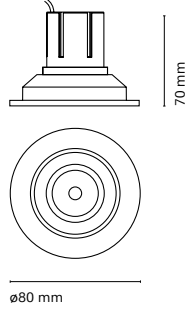

00230-
Inox S ø80mm Adjustable

00231-
Inox S ø90mm Adjustable

6 / 9 W

13 W

6 / 9 W

13 W

	Colour	CRI/Temp.	Angle	Led	Dimming	Emergency
00230-	0 White	H 927	2 20°	0 780 lm / 6W**	- On-Off	- No Emergency
	1 Black	E 930	4 40°	1 1070 lm / 9W	R* Edge Cut	EM Kit 1h
	8 Aluminum	F 940	6 60°	2 1400 lm / 13W	D* Dali	
		D* 918-930			B Bluetooth	Z Zigbee

Cut-out ø72mm

* Dim to warm (1800K - 3000K): Only available with 6W dimmable version.

** Dim to warm 635lm / 6W

	Colour	CRI/Temp.	Angle	Led	Dimming	Emergency
00231-	0 White	H 927	2 20°	0 780 lm / 6W**	- On-Off	- No Emergency
	1 Black	E 930	4 40°	1 1070 lm / 9W	R* Edge Cut	EM Kit 1h
	8 Aluminum	F 940	6 60°	2 1400 lm / 13W	D* Dali	
		D* 918-930			B Bluetooth	Z Zigbee

Cut-out ø82mm

* Dim to warm (1800K - 3000K): Only available with 6W dimmable version.

** Dim to warm 635lm / 6W

	Colour
00230-	0GU White
00231-	1GU Black
	8GU Aluminum

00230-
Inox S ø80mm GU10

00231-
Inox S ø90mm Adjustable GU10

00230-
00231-
Cut-out ø72mm
Cut-out ø82mm

ø80 mm

ø90 mm