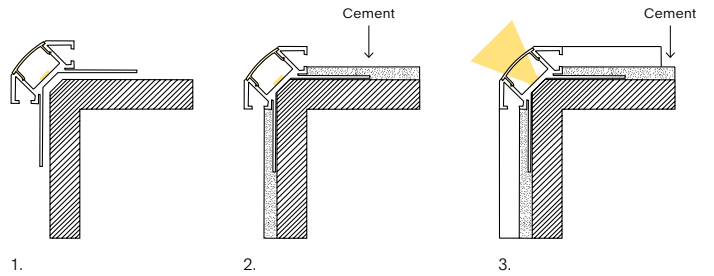

Instalation

Instalation 22009