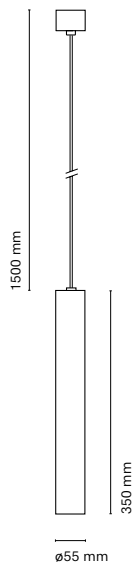

Technology  
LED

Guarantee  
5 years

Class  
I

Voltage  
230V

Honeycomb available for  
greater visual comfort

06701-  
Bcn 50 Air 180 mm

06702-  
Bcn 50 Air 260 mm

06703-  
Bcn 50 Air 350 mm