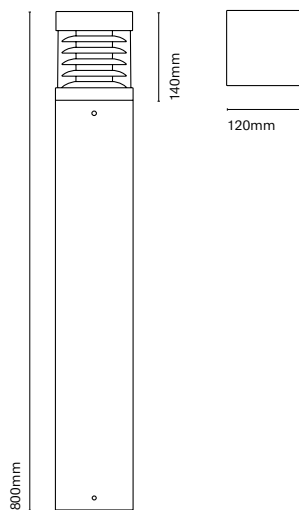

24702-
with accessory 24794-Y

	Colour	CRI/Temp.	Led
24701- 24702-	Y Anthracite	S Switchable	1 1200 lm / 10W

Accessories

24792-Y	Round base for 800mm high
24793-Y	Round base for 265mm high
24794-Y	Square base for 800mm high
24795-Y	Square base for 250mm high
24791-Y	Round wall support