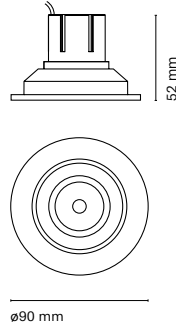

00230-
Inox S ø80mm Adjustable

00231-
Inox S ø90mm Adjustable

6 / 9 W

13 W

6 / 9 W

13 W

	Colour	CRI/Temp.	Angle	Led	Dimming	Emergency
00230-	0 White	H 927	2 20°	0 780 lm / 6W**	- On-Off	- No Emergency
	1 Black	E 930	4 40°	1 1070 lm / 9W	R* Edge Cut	EM Kit 1h
	8 Aluminum	F 940	6 60°	2 1400 lm / 13W	D* Dali	
		D* 918-930			B Bluetooth	Z Zigbee

Cut-out ø72mm

* Dim to warm (1800K - 3000K): Only available with 6W dimmable version.

** Dim to warm 635lm / 6W

	Colour	CRI/Temp.	Angle	Led	Dimming	Emergency
00231-	0 White	H 927	2 20°	0 780 lm / 6W**	- On-Off	- No Emergency
	1 Black	E 930	4 40°	1 1070 lm / 9W	R* Edge Cut	EM Kit 1h
	8 Aluminum	F 940	6 60°	2 1400 lm / 13W	D* Dali	
		D* 918-930			B Bluetooth	Z Zigbee

Cut-out ø82mm

* Dim to warm (1800K - 3000K): Only available with 6W dimmable version.

** Dim to warm 635lm / 6W

	Colour
00230-	0GU White
00231-	1GU Black
	8GU Aluminum

00230-
Inox S ø80mm GU10

00231-
Inox S ø90mm Adjustable GU10

00230-
00231-
Cut-out ø72mm
Cut-out ø82mm

ø80 mm

ø90 mm