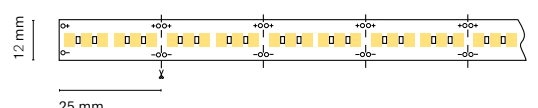

Recommended length (max.) 6 m  
Profile Essential  
Dimension 5000x12x4mm  
Cut 25 mm / 7 LED  
Roll 10m for 3000 / 4000K

- 5 m
- Essential
- 25 mm
- 3 years

ES  
Gran variedad de potencias y temperaturas de color gracias al LED 2835 IP 66