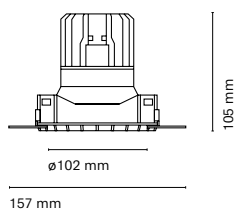

Discretion and integration define PLASTER Trimless. These luminaires are characterized by their complete integration into the ceiling and their unique finishes.

Index protection IP20	Colour temp. 2700K / 3000K / 4000K
Flicker Flicker free	Technology LED
Step McAdam 2-SDCM	Guarantee 5 years
Driver Included	Class II
CRI > 90	Voltage 230V
Lifetime 50.000h	Bluetooth >20m

Plaster Trimless

00451-