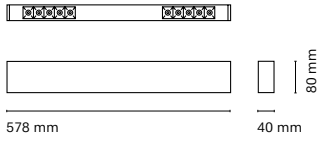

16602- Infinity Dot Down   16612- Infinity Dot Air