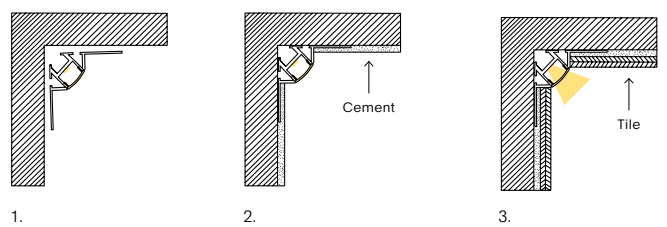

Instalation 22010