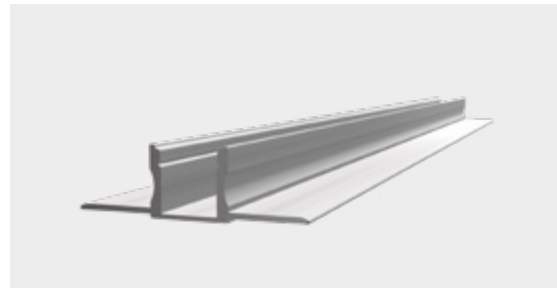

Accessories

		Lenght	
22303-	Transparent diffuser (loss by diffuser 5%)	200	200 cm
22304-	Opal diffuser (loss by diffuser 30%)	150	150 cm
		100	100 cm
		050	50 cm

22530-	End cap with hole
22531-	End cap without hole

22303-
22304-

22530-
22531-

22011

Architectural profile for wall

ES Perfil arquitectonico para pared
FR Profil de mur architectural
IT Profilo architettonico per parete

Material
AL6063-T5

Application
Recessed

Inner dimension
13 mm

Maximum power
20W