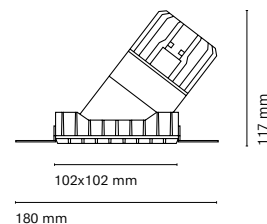

Discretion and integration define PLASTER Trimless. These luminaires are characterized by their complete integration into the ceiling and their unique finishes.

Index protection IP20	Colour temp. 2700K / 3000K / 4000K
Flicker Flicker free	Technology LED
Step McAdam 2-SDCM	Guarantee 5 years
Driver Included	Class II
CRI > 90	Voltage 230V
Lifetime 50.000h	Bluetooth >20m

Plaster Trimless

00451-

00452-

00461-

00462-

ES
Discreción e integración definen a PLASTER Trimless. Estas luminarias se caracterizan por su completa integración en el techo y sus acabados únicos.

FR
Discretion et intégration définissent PLASTER Trimless. Ces luminaires se caractérisent par leur intégration complète dans le plafond et leurs finitions uniques.

IT
Discrezione e integrazione definiscono PLASTER Trimless. Questi apparecchi sono caratterizzati dalla loro completa integrazione nel soffitto e dalle loro finiture uniche.