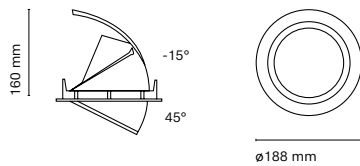

Index protection
IP20
Flicker
Flicker free
Step McAdam
2-SDCM
Driver
Included
CRI
> 90
Lifetime
50.000h

Colour temp.
2700K / 3000K /
3500K / 4000K
Technology
LED
Guarantee
5 years
Class
II
Voltage
230V
Bluetooth
>20m
Cut-out
175mm / 127mm

03330-

03340-

	Colour	CRI/Temp.	Angle	Led	Dimming	Emergency
03330-	0 White	G 827	1 10°	2 1500 lm / 12W	- On-Off	- No Emergency
	1 Black	C 830	2 20°	3 2000 lm / 18W	D Dali	EM Kit 1h
	2 Grey	N 840	3 40°	4 3000 lm / 25W	B Bluetooth	
		H 927	7 70°	5 4000lm / 33W	Z Zigbee	
		E 930		6 5000lm / 40W	N Dali no-push	
		F 940				
		W 935*				

* From 1500lm to 4000lm

	Colour	CRI/Temp.	Angle	Led	Dimming	Emergency
03330- Special Food Retail	0 White	B Bakery	1 10°	3 2000 lm	- On-Off	- No Emergency
	1 Black	M Meat	3 40°	4 3000 lm	D Dali	EM Kit 1h
	2 Grey	P Fish	7 70°		B Bluetooth	
		V Fruit			Z Zigbee	
		R Retail			N Dali no-push	

	Colour	CRI/Temp.	Angle	Led	Dimming	Emergency
03340-	0 White	H 927	1 10°	2 1400 lm / 12,5W	- On-Off	- No Emergency
	1 Black	E 930	3 40°	3 1800 lm / 18W	D Dali	EM Kit 1h
	2 Grey	F 940			B Bluetooth	
					Z Zigbee	
				N Dali no-push