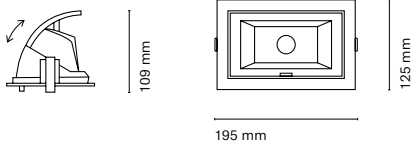

Pull Out SQ

03350-