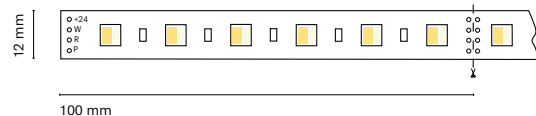

5 m
Rec
100 mm
5 years

ES
Iluminación lineal con iluminación especial para panadería, carne y pescado

FR
Éclairage linéaire avec éclairage spécial pour la boulangerie, la viande et le poisson.

IT
Illuminazione lineare con luce speciale per pane, carne e pesce