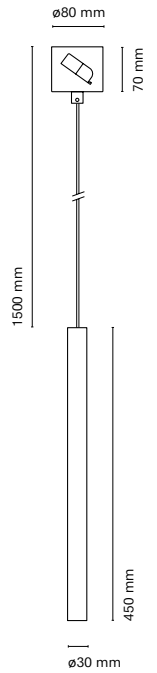

06753-
Bcn 30 Air 450 mm
(Canopy)

	Colour	CRI/Temp.	Angle	Led	Dimming
06741-	0 White	H 927	1 15°	0 660 lm / 6W	On-Off
06742-	1 Black	E 930	2 25°		N Dali no-push
06743-	A Copper				D Dali
	D Gold				
	G Graphite				

Cut-out 60mm

	Colour	CRI/Temp.	Angle	Led	Dimming
06751-	0 White	H 927	1 15°	0 660 lm / 6W	On-Off
06752-	1 Black	E 930	2 25°		
06753-	A Copper				
	D Gold				
	G Graphite				

Accessories

	Colour
06790- Front Ring	0 White
	1 Black
	A Copper
	D Gold
	R Red
	G Graphite