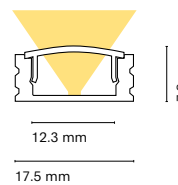

22012

Baseboard / cornice profile

ES Perfil zócalo / cornisa
FR Profil plinthe / corniche
IT Profilo zoccolo / cornice

Material
AL6063-T5

Application
Surface

Inner dimension
12.3 mm

Maximum power
20W

	Colour	Lenght
22012-	0 White	200 200 cm
	1 Black	150 150 cm
	8 Silver	100 100 cm
		050 50 cm

Accessories

		Lenght
22303-	Transparent diffuser (loss by diffuser 5%)	200 200 cm
22304-	Opal diffuser (loss by diffuser 30%)	150 150 cm
		100 100 cm
		050 50 cm

22534- End cap without hole

22303-
22304-

22534-

22006

Low surface profile

ES Perfil de superficie bajo
FR Profil surface bas
IT Profilo basso di superficie

Material
AL6063-T5

Inner dimension
12.3 mm

Application
Surface

Maximum power
20W

22006-

	Colour	Lenght
22006-	0 White	200 200 cm
	1 Black	150 150 cm
	8 Silver	100 100 cm
		050 50 cm

Accessories

		Lenght
22303-	Transparent diffuser (loss by diffuser 5%)	200 200 cm
22304-	Opal diffuser (loss by diffuser 30%)	150 150 cm
22312-	Black diffuser (loss by diffuser 80%)	100 100 cm
22310-	Lens 30°	050 50 cm
22309-	Lens 60°	
		Colour
22515-	End cap with hole	0 White
22516-	End cap without hole	1 Black
22521-	End cap with hole (for lens 60°)	2 Grey
22522-	End cap without hole (for lens 60°)	
22523-	End cap with hole (for lens 30°)	
22524-	End cap without hole (for lens 30°)	
22517-	Fixation clip	
22518-	Plastic fixing bracket	
22519-	Plastic fixing bracket 90°	
22520-	Adjustable bracket	

22303-
22304-

22312-

22515-
22516-

22310-

22523-
22524-

22517-

22518-

22519-

22520-