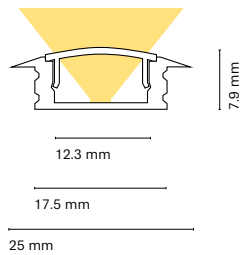

22007

Low recessed profile

ES Perfil empotrable bajo
FR Profil encastré bas
IT Profilo baddo da incasso

Material
AL6063-T5

Application
Recessed

Inner dimension
12.3 mm

Maximum power
20W

	Colour	Lenght
22007-	0 White	200 200 cm
	1 Black	150 150 cm
	8 Silver	100 100 cm
		050 50 cm

Accessories

		Lenght
22303-	Transparent diffuser (loss by diffuser 5%)	200 200 cm
22304-	Opal diffuser (loss by diffuser 30%)	150 150 cm
22312-	Black diffuser (loss by diffuser 80%)	100 100 cm
		050 50 cm

22525-	End cap with hole
22526-	End cap without hole

22303- 22304- 22312- 22525- 22526-

22004

45° profile (led strip 15,1mm)

ES Perfil 45° (tira led 15,1mm)
FR Profil 45° (ruban 15,1mm)
IT Profilo 45° (luce a led 15,1mm)

Material
AL6063-T5

Application
Surface

Inner dimension
15.1 mm

Maximum power
20W

	Colour	Lenght
22004-	8 Silver	200 200 cm
		150 150 cm
		100 100 cm
		050 50 cm

Accessories

		Lenght
22305-	Transparent diffuser (loss by diffuser 5%)	200 200 cm
22306-	Opal diffuser (loss by diffuser 30%)	150 150 cm
		100 100 cm
		050 50 cm

22510-	End cap with hole
22511-	End cap without hole
22512-	Fixation clip

22305- 22306- 22510- 22511- 22512-