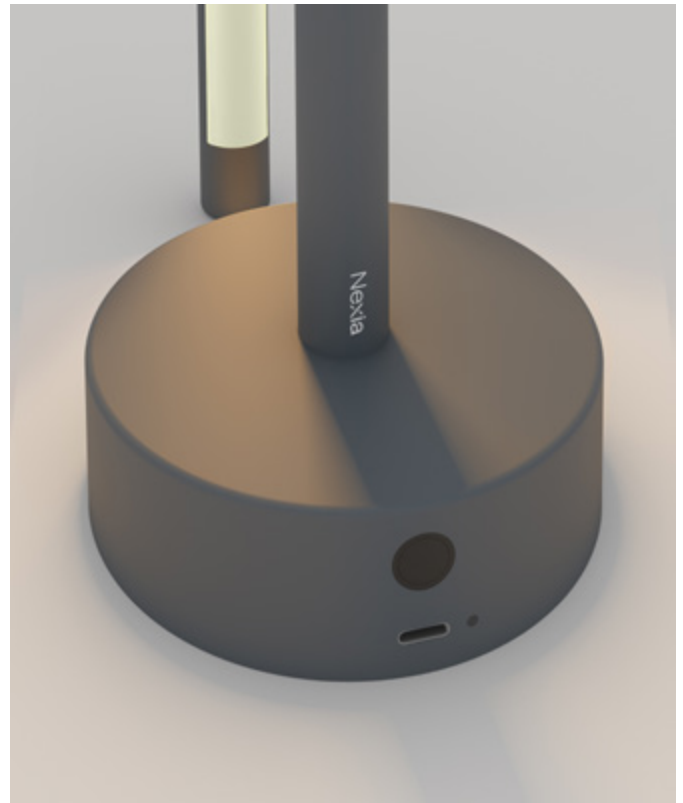

Index protection IP44	Colour temp. 2700K
Flicker Flicker free	Technology LED
Driver and USB cable (Type C) Included	Guarantee 3 years
CRI 80	Battery guarantee 2 years
Battery 8h charge with USB	Class III
Lifetime 30.000h	Voltage 5V