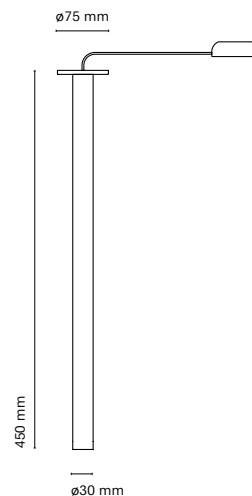

06643-
BCN 30 Down 450 mm
(false ceiling)

	Colour	CRI/Temp.	Angle	Led	Dimming
06641-	0 White	H 927	1 15°	0 660 lm / 6W	On-Off
06642-	1 Black	E 930	2 25°		N Dali no-push
06643-	A Copper				
	D Gold				
	G Graphite				

Cut-out 60mm

Accessories

06790- Front Ring	Colour	0 White
	1 Black	
	A Copper	
	D Gold	
	R Red	
	G Graphite