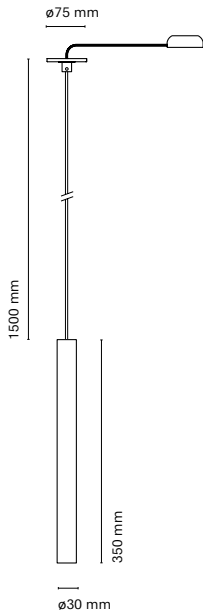

06742-
Bcn 30 Air 350 mm
(False ceiling)