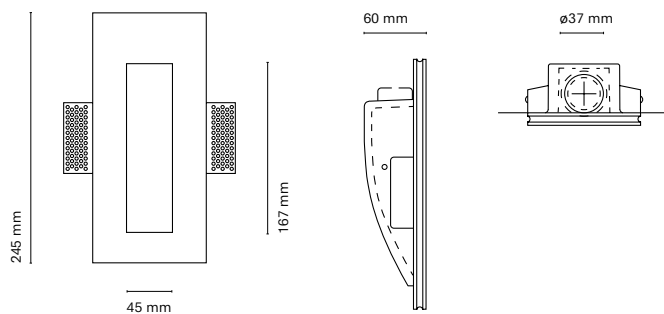

# Plaster

12550-  
 Plaster Wall

12540-  
 Plaster 130 mm

12541-  
 Plaster 120x120 mm

Discretion and integration define PLASTER. It allows the luminaire to go completely unnoticed thanks to its seamless integration into the ceiling, and can also be painted in the same color as the rest of the ceiling. Decorative piece of high-density plaster. Compatible with recessed LED luminaire.