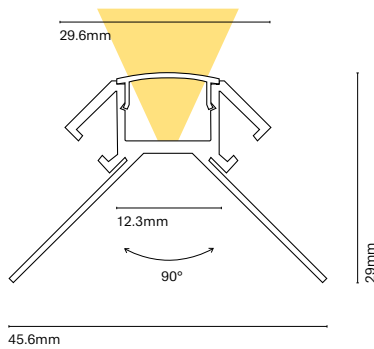

22009

Architectural profile for wall edges (protruding)

ES Perfil arquitectonico para aristas pared (salientes)
FR Profil architectural pour les bords de mur (en saillie)
IT Profilo architettonico per i bordi delle pareti (sporgenze)

Material
AL6063-T5

Application
Recessed

Inner dimension
12.3 mm

Maximum power
20W

	Colour	Lenght	
22009-	8 Silver	200	200 cm
		150	150 cm
		100	100 cm
		050	50 cm

Accessories

		Lenght	
22303-	Transparent diffuser (loss by diffuser 5%)	200	200 cm
22304-	Opal diffuser (loss by diffuser 30%)	150	150 cm
		100	100 cm
		050	50 cm

22530-	End cap with hole
22531-	End cap without hole

22303-
22304-

22530-
22531-

22011

Architectural profile for wall

ES Perfil arquitectonico para pared
FR Profil de mur architectural
IT Profilo architettonico per parete

Material
AL6063-T5

Application
Recessed

Inner dimension
13 mm

Maximum power
20W

	Colour	Lenght	
22011-	8 Silver	200	200 cm
		150	150 cm
		100	100 cm
		050	50 cm

Accessories

		Lenght	
22303-	Transparent diffuser (loss by diffuser 5%)	200	200 cm
22304-	Opal diffuser (loss by diffuser 30%)	150	150 cm
		100	100 cm
		050	50 cm

This profile can be painted in the same colour as the wall during installation.

ES Este perfil puede ser pintado en la obra del mismo color que la pared
FR Ce profil peut être peint sur place dans la même couleur que le mur.
IT Questo profilo può essere verniciato nello stesso colore della parete, durante l'installazione.