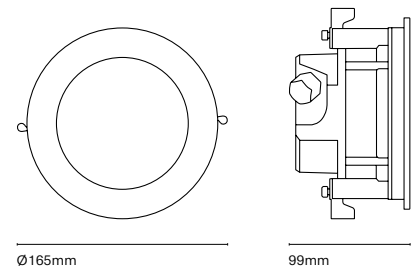

Material Aluminium	Colour temp. 2700K / 3000K / 4000K
Impact protection IK06	Technology LED
Index protection IP66	Guarantee 5 years
Driver Included	Class I
CRI > 80	Voltage 110-240V (24600- / 24601-) 220-240V (24602-)
Lifetime 50.000h	

24600-
24601-
24602-