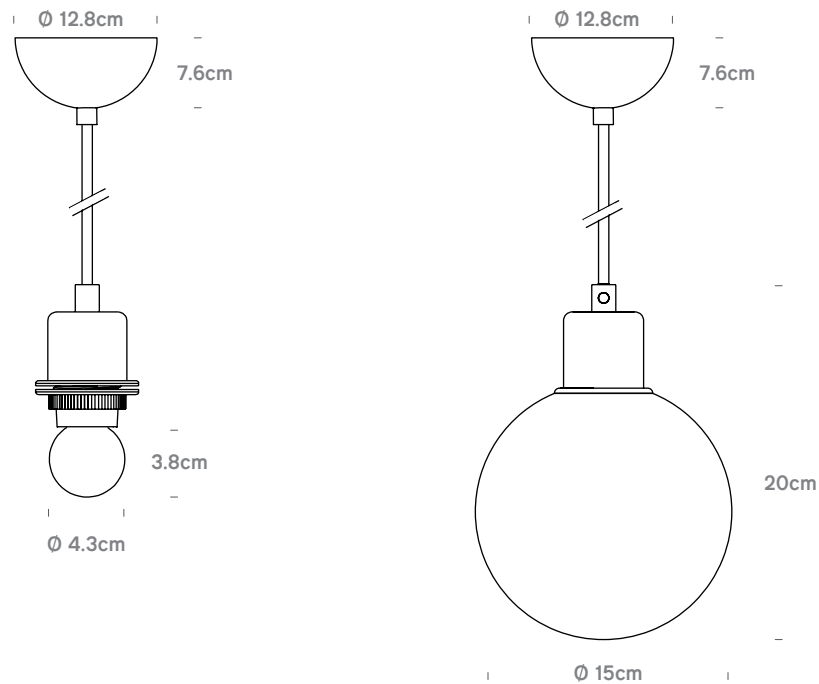

DropLED Fitting

An evolution of the traditional ceiling assembly, DropLED gives all pendants a dedicated LED option. The simple, dimmable LED module does not require complicated installation and consumes minimal energy while providing beautiful lighting.

DropLED fits any standard E27 shade and comes with 2 lens options that can be easily clipped on to achieve the preferred lighting effect.

DropLED

**DropLED
with 15cm glass diffuser**

Materials : Stainless Steel

Colour : White / Satin Nickel / Black

Lightsource : Integrated 12W AC LED Unit, 900 lumen, 3000K,
CRI 90, dimmable via Triac / Lutron chip life 30,000 hrs,
compatible with Casambi bluetooth control system

Ceiling Rose : Hemisphere. Colour to match fitting

Cable : 4m

White- white PVC cable
Satin Nickel- clear PVC cable
Black- black PVC cable

USA Spec available on request