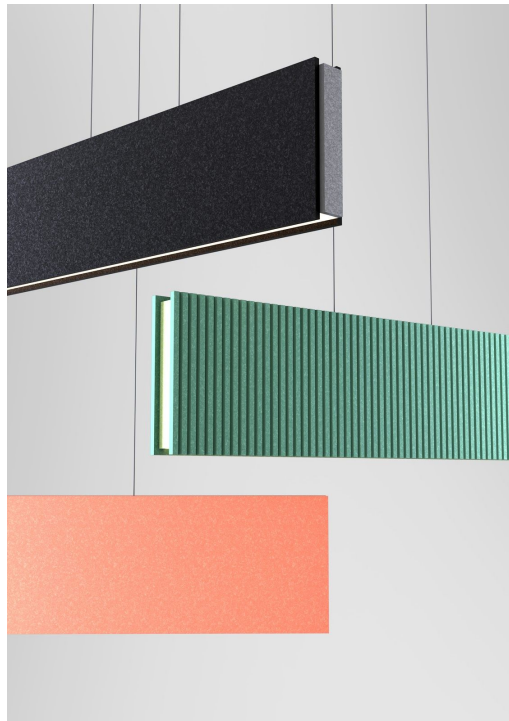

[Luxxbox](#), a leading designer of acoustic solutions, announced that it will be exhibiting the new Linea acoustic pendant light during NeoCon 2019, June 10-12 at The Mart in Chicago, Illinois. Linea, along with Luxxbox's other new products, will be on display at booth #7-4078 on the 7th floor.

(NRC) of the raw acoustic material, performing better than other acoustic solutions of a similar size and material.”

The Luxxbox Linea acoustic LED lighting system boasts class leading LED performance as well as superior acoustic properties, significantly reducing reverberated noise in open space for increased comfort and wellbeing. Manufactured from a dense polyester fiber material that includes a minimum of 65% post-consumer recycled content, Linea is 100% recyclable and is offered in two finishes and a wide range of sizes and colors.

The variety of heights and lengths allow for optimal customization for any interior space. The height options include 1', 2' and 3' while lengths range between 2' and 8'. Unique to Linea's design, internal magnets yield easy, on-site connection of multiple pendants, extending runs for infinite lengths. Offered in more than 15 colors, options range from neutrals such as black, white, and grey, to modern hues including blue, green, red, orange, and yellow, to the latest in color forecasting: emerald green, forest green, and blush.

Linea is also available in two designs—flat and ribbed. The flat finish offers a sleek look, while ribbed version features innovative grooves which further increase the acoustic surface area, bolstering the noise reduction coefficient (NRC).