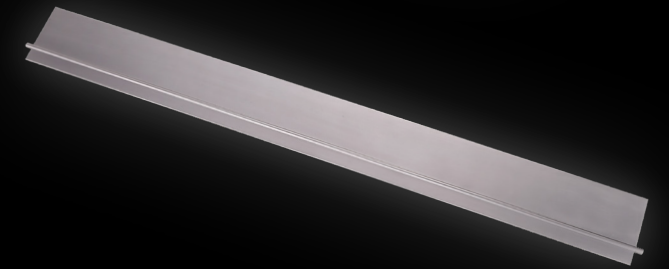

TILTABLE STAND

For adjustable beam angles from 0-140°

LARGE TILTABLE STAND

For adjustable beam angles from 0-180°

2 PIN FEMALE CABLE TO BARE WIRE

For connections to incoming power

2 PIN MALE TO FEMALE JUMPER CABLE

For connections between male and female cables

LOUVER*

For glare reduction

ASYMMETRIC LOUVER*

For glare reduction

GLARE SHIELD

For glare reduction or light redirection

* Louvers will affect beam angle. Not recommended for exterior use.