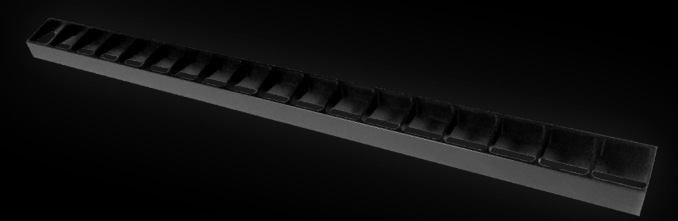

TILTABLE STAND

For adjustable beam angles from 0-140°

LARGE TILTABLE STAND

For adjustable beam angles from 0-180°

2 PIN FEMALE CABLE TO BARE WIRE

For connections to incoming power

2 PIN MALE TO FEMALE JUMPER CABLE

For connections between male and female cables

LOUVER*

For glare reduction

ASYMMETRIC LOUVER*

For glare reduction

GLARE SHIELD

For glare reduction or light redirection

* Louvers will affect beam angle. Not recommended for exterior use.