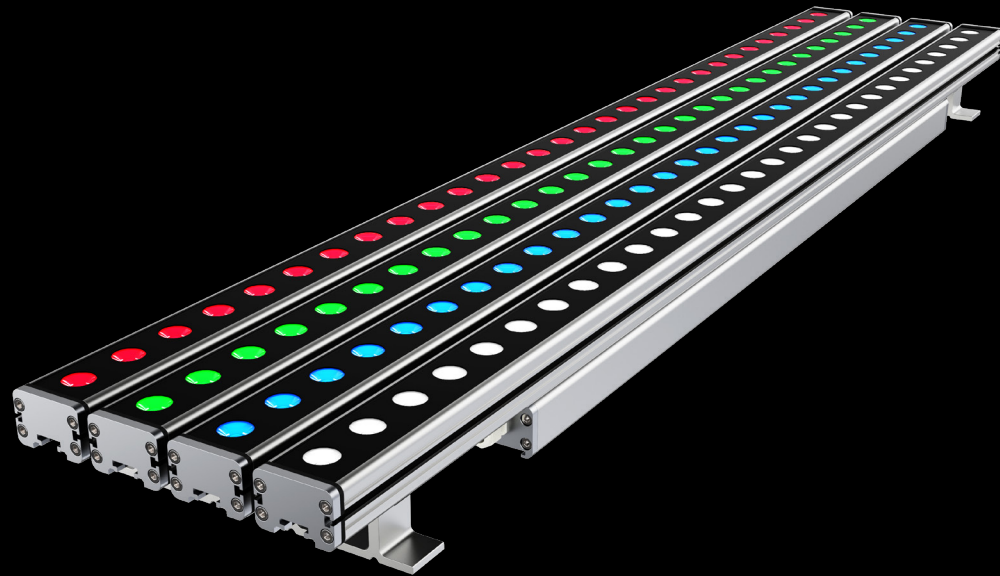

RGBW AC MINI LINEAR

UL IP67

The RGBW AC Mini Linear fixture is built with a driver onboard, so it's easy to daisy chain fixtures on direct AC power and run them all with DMX controls. Available in four sizes and four different beam angles, the RGBW AC Mini can generate more than 16 million colors.

- RGBW (+3000K, +4000K, +6500K)
- 15°, 25°, 35°, 50° beam angle options
- 16.1 in. (410 mm)
  - 20W
  - 10 LEDs per fixture
  - 660-840 total lumens (all LEDs at 100%)
  - Daisy Chain up to 32 fixtures at 120V AC and 220-240V AC
- 23.8 in. (605 mm)
  - 30W
  - 15 LEDs per fixture
  - 1041-1324 total lumens (all LEDs at 100%)
  - Daisy Chain up to 30 fixtures at 120V AC, 32 fixtures at 220-240V AC
- 35.4 in. (900 mm)
  - 45W
  - 24 LEDs per fixture
  - 1584-2016 total lumens (all LEDs at 100%)
  - Daisy Chain up to 22 fixtures at 120V AC, 30 fixtures at 220-240V AC
- 46.9 in. (1190 mm)
  - 60W
  - 30 LEDs per fixture
  - 1980-2520 total lumens (all LEDs at 100%)
  - Daisy Chain up to 17 fixtures at 120V AC, 24 fixtures at 220-240V AC